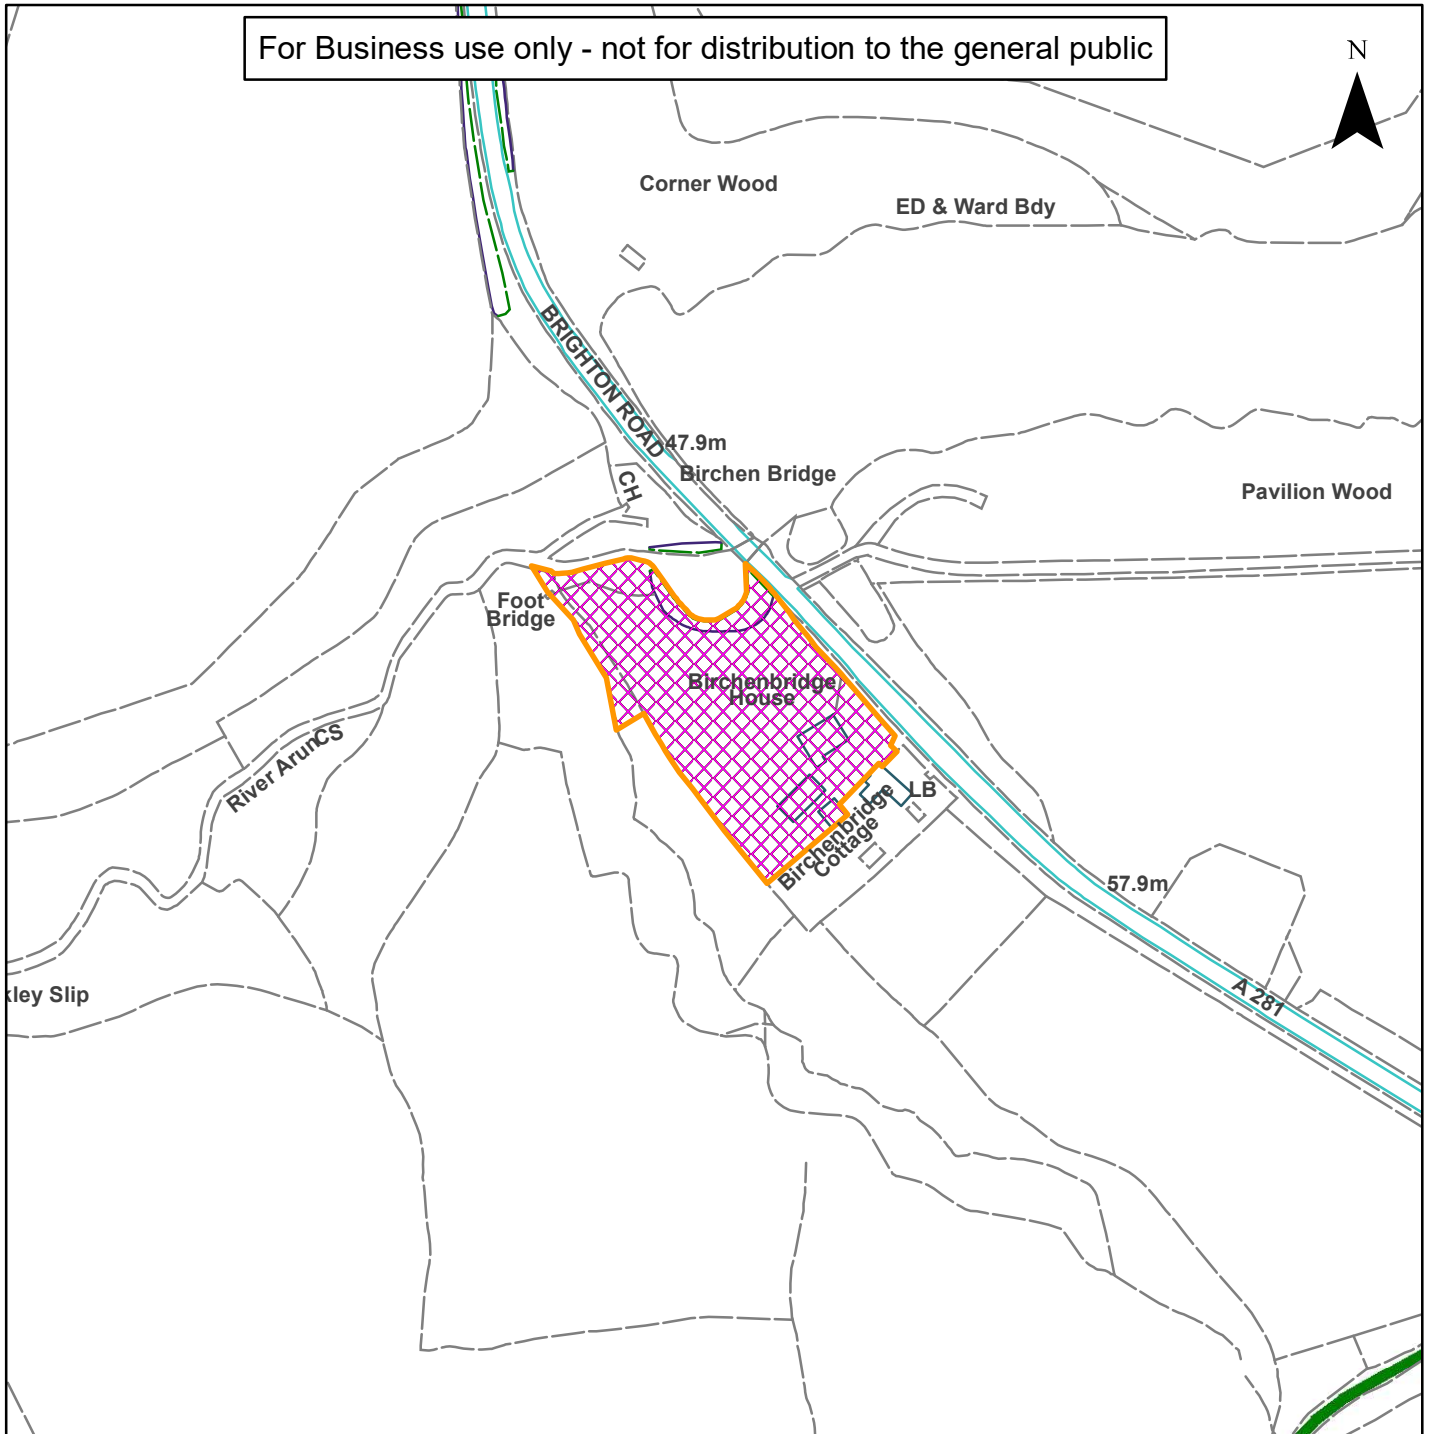

09) DC/21/0761

Horsham
District
Council

Birchenbridge House, Brighton Road, Mannings Heath, Horsham,
West Sussex, RH13 6HY

For Business use only - not for distribution to the general public

Scale: 1:2,500

Reproduced by permission of Ordnance Survey map on behalf
of HMSO. © Crown copyright and database rights (2019).
Ordnance Survey Licence.100023865

Organisation	Horsham District Council
Department	
Comments	
Date	20/10/2022
MSA Number	100023865